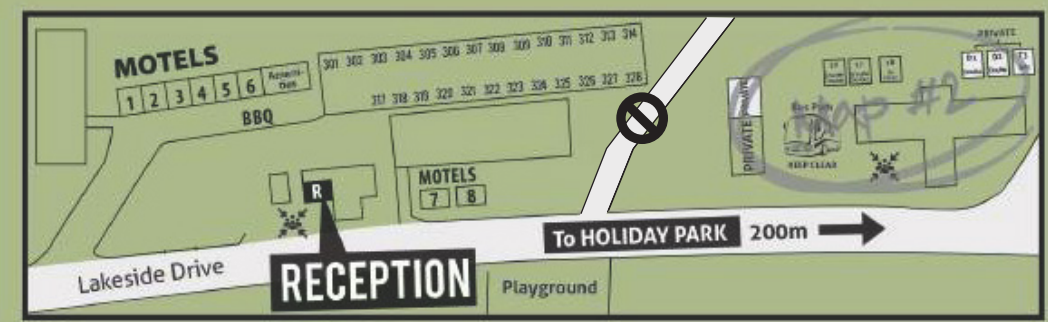

Don't forget to tag us in your photos!

CHECK-OUT 10AM
 from all sites and units

KEYS - back to reception on check-out

Wifi Name: Wifi Password:
 Tekapo Holiday Park - Guest Wifi

- KEY**
- 🚻 Toilets (male/female)
 - 🍽 Dining area
 - 🚪 Exit barrier only
 - ♿ Accessible facilities
 - 🧺 Laundry
 - 🚗 Dump station
 - 🚿 Showers
 - 📺 TV room
 - ♻ Recycling bin
 - 🍳 Kitchen facilities
 - 👤 Assembly point
 - 🅑 Parking
 - 🍖 BBQ area
 - 🔒 Security gate

Summer Tent Sites
 1-10

TEKAPO SPRINGS 400M →