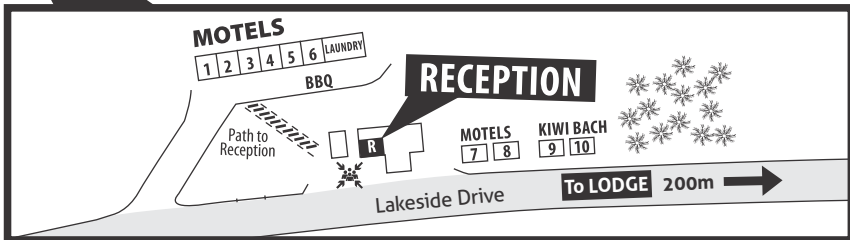

LAKE TEKAPO
Motels & Holiday Park
Lakefront Lodge Backpackers

MAP #2 LAKEFRONT LODGE

Check out - 10am
Keys - in the key drop box
Strip sheets/pillow cases - in linen baskets

- KEY:**
- Fire Exit
 - Barbecue Area
 - Car Park
 - Door
 - Assembly Point
 - Glamping
 - Handicapped bathroom
 - TV Area
 - Dining
 - Kitchen
 - Laundry
 - Smoking area