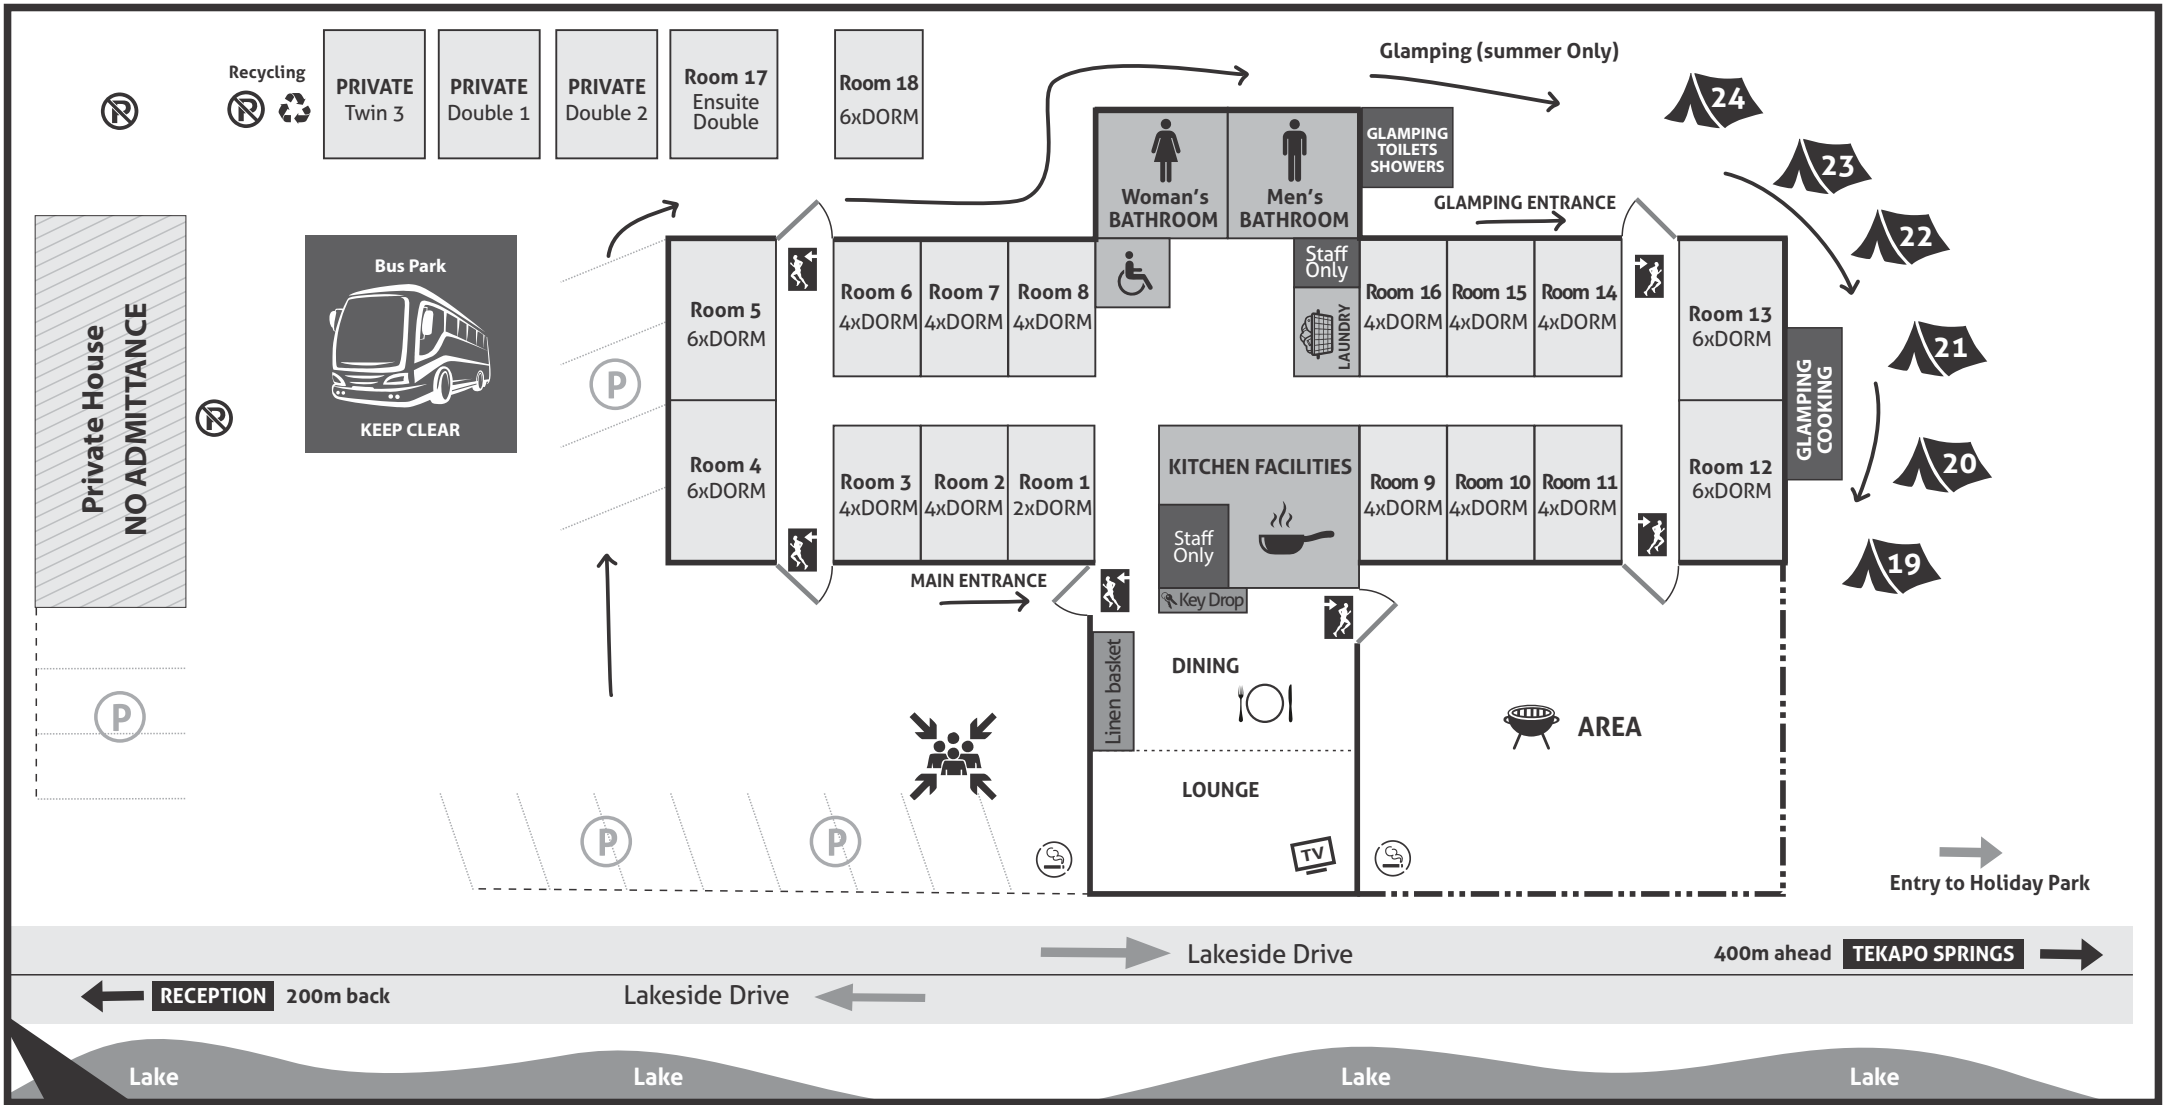

LAKE TEKAPO
Motels & Holiday Park
Lakefront Lodge Backpackers

MAP #2 LAKEFRONT LODGE

Check out - 10am
Keys - in the key drop box
Strip sheets/pillow cases - in linen baskets

- KEY:**
- Fire Exit
 - Barbecue Area
 - Car Park
 - Door
 - Assembly Point
 - Glamping
 - Handicapped bathroom
 - TV Area
 - Dining
 - Kitchen
 - Laundry
 - Smoking area